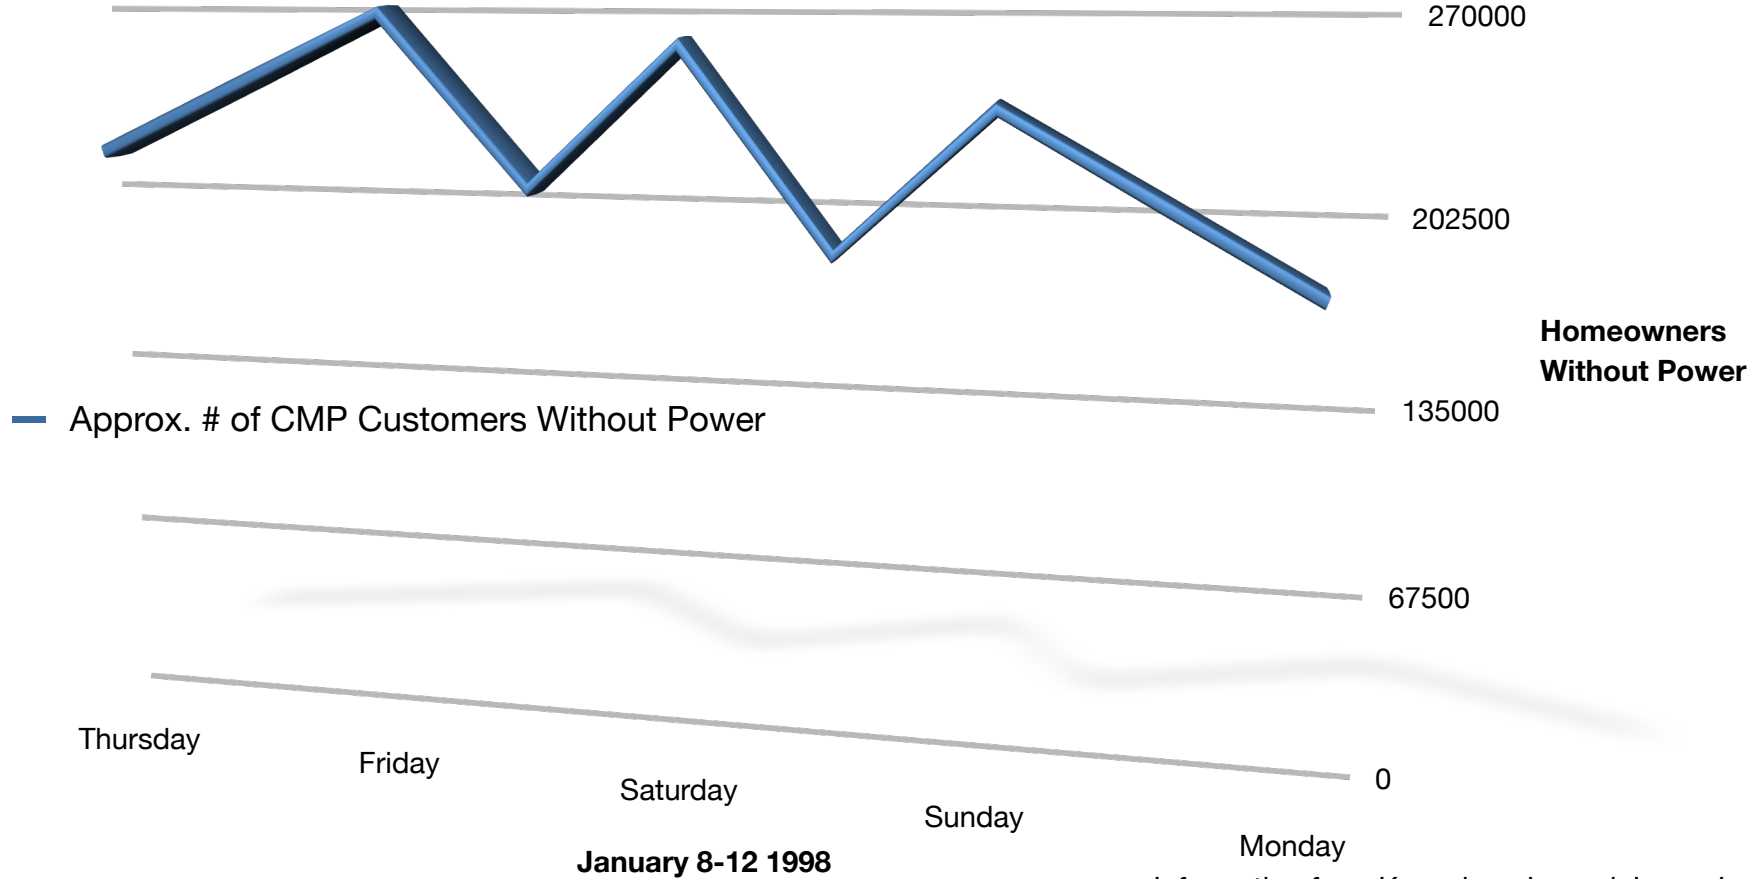

	Thursday	Thursday Night	Friday	Friday Night	Saturday	Saturday Night	Sunday	Sunday Night	Monday
Approx. # of CMP Customers Without Power	220000	245000	270000	210000	260000	190000	240000	210000	180000

CMP Customers Without Power